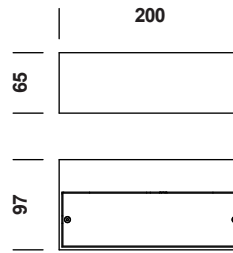

karveelstraat 2
8380 zeebrugge, belgium

T +32 (0)50 54 35 49
F +32 (0)50 54 35 40

E info@tossb.com
W www.tossb.com

tossB reserves the right to alter materials, dimensions and characteristics without prior notice. This documentation replaces all previous documentation. Read the installation-instructions carefully.

Our general terms and conditions shall apply notwithstanding any stipulation to the contrary to all the orders and agreements with tossB. You can obtain a copy of these conditions on demand.

Product documentation © tossB 2012. All rights reserved.