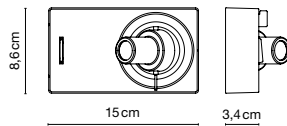

Injected aluminium body, housing a swivel axis on the face, which facilitates the rotation through 360° of the cylinder containing a LED light. Built-in switch.

- Silver grey
- White
- Black

LED 3W 700mA 3000K 150lm (included)

Ledcompass