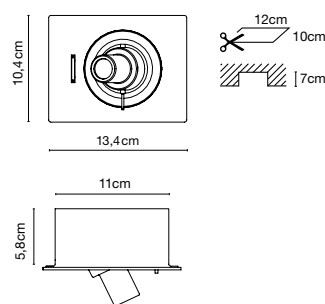

Injected aluminium body, housing a swivel axis on the face, which facilitates the rotation through 360° of the cylinder containing a LED light. Built-in switch.

- Silver grey
- White
- Black

LED 3W 700mA 3000K 150lm (included)

Ledcompass RSC